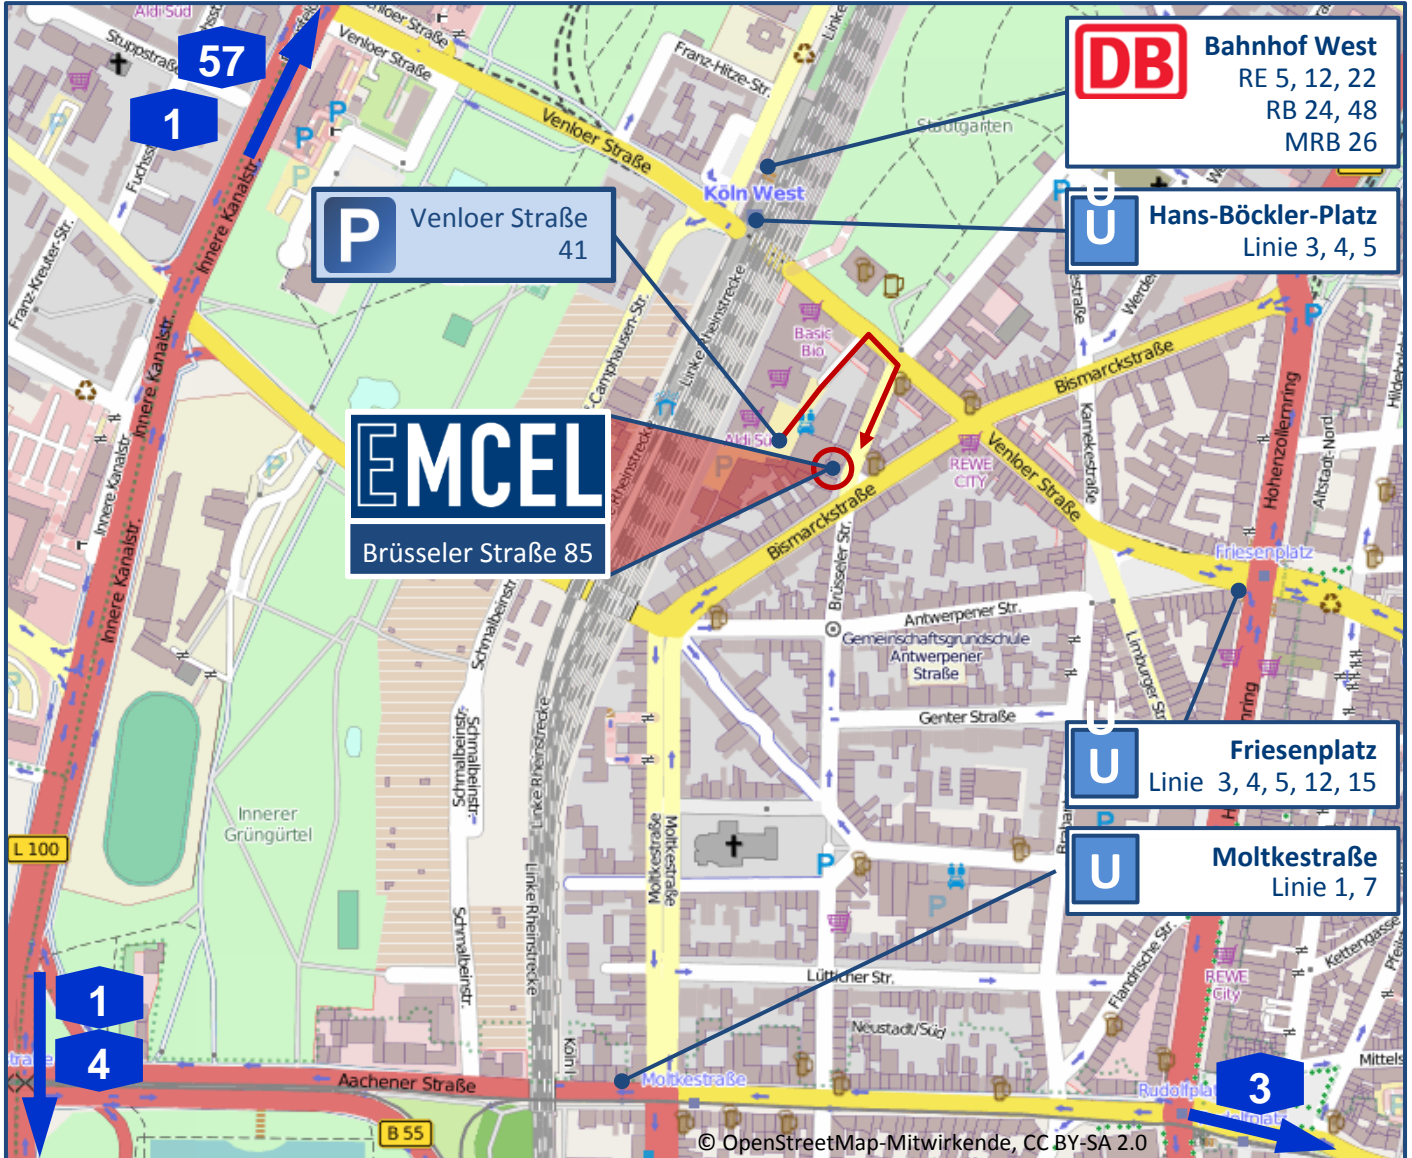

## By railroads:

Departing from Cologne central station, subway 5 takes you to Hans-Böckler-Platz, from which it is a 3 minute walk to our office.

Other subways arriving at Hans-Böckler-Platz: 3, 4, 5.

Other subway stations in our offices vicinity: Friesenplatz (3, 4, 5, 12, 15), Moltkestraße (1, 7).

Another regional train station located near our office is Bahnhof West, which is served by trains: RE 5, RE 12, RE 22 RB 24, RB 48 and MRB 26.

## By car:

Due to limited parking on Brüsseler Straße we may suggest the parking of "Rewe/Aldi" as an alternative parking space (Venloer Straße 41, see map). Costs: 1,50 € per hour.

## By aircraft:

Nearby airports include Cologne/Bonn (20km), Düsseldorf International (50 km) and Frankfurt Airport (180 km). These airports provide direct connections to Cologne central station via train.