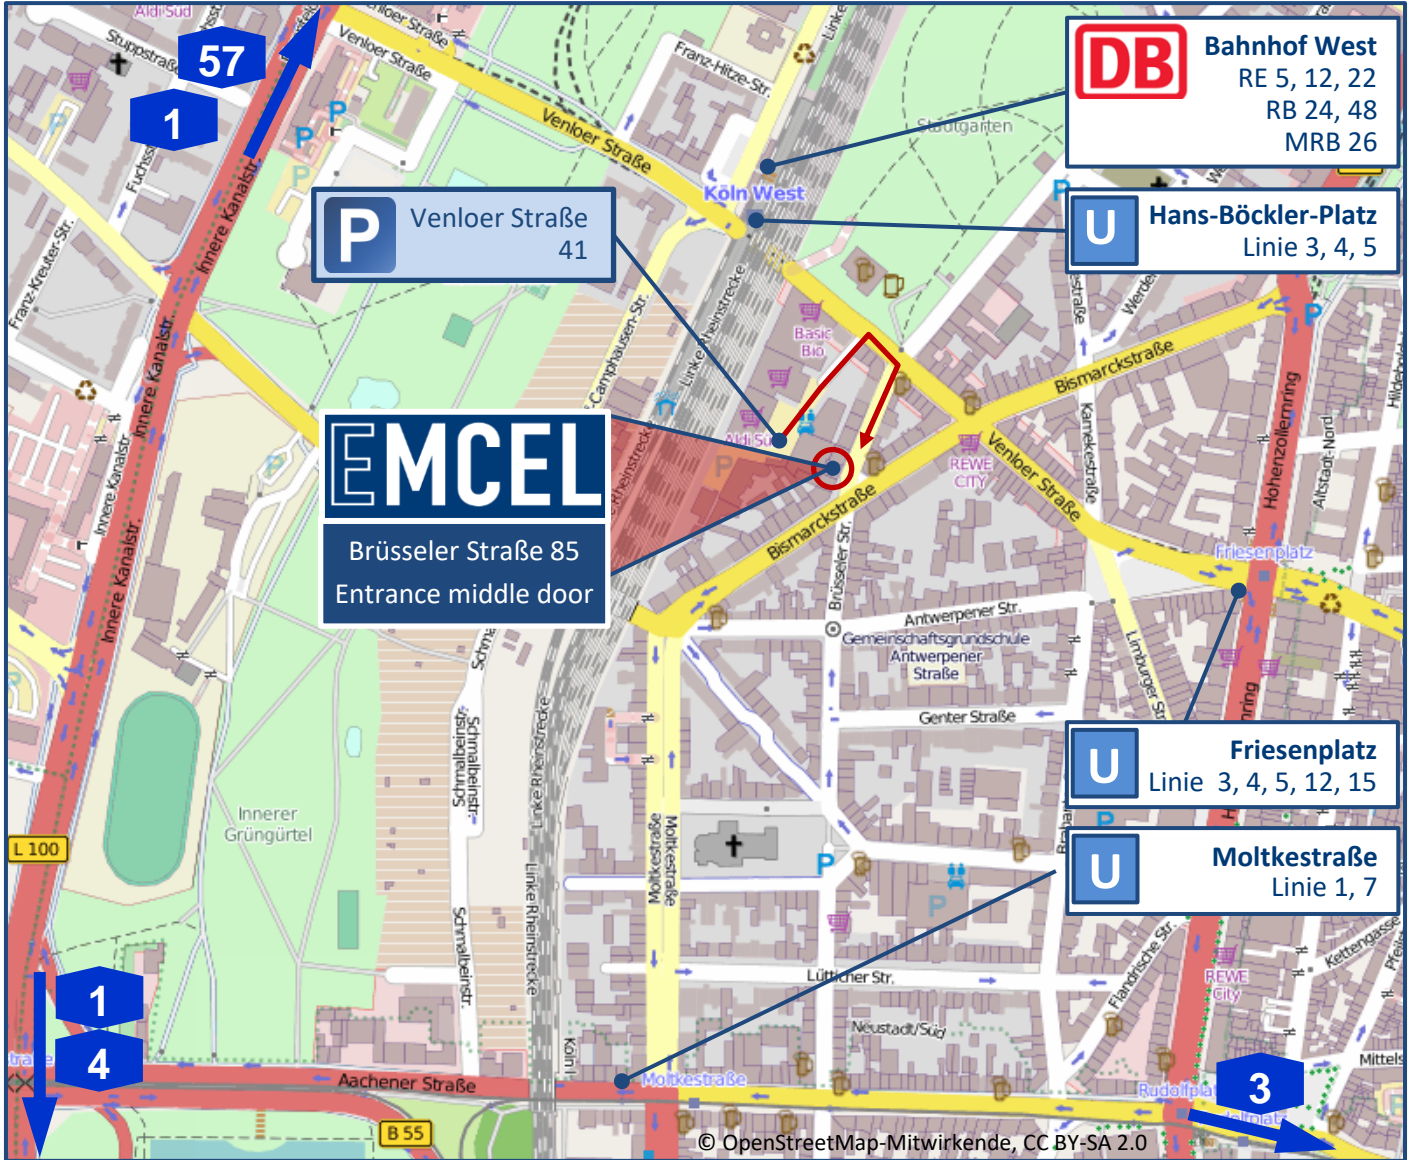

Directions

EMCEL GmbH

Brüsseler Straße 85

50672 Köln

Tel: +49 (0)221 292 695 0

By railroads:

Departing from Cologne central station, subway 5 takes you to Hans-Böckler-Platz, from which it is a 3 minute walk to our office.

Other subways arriving at Hans-Böckler-Platz: 3, 4, 5.

Other subway stations in our offices vicinity: Friesenplatz (3, 4, 5, 12, 15), Moltkestraße (1, 7).

Another regional train station located near our office is Bahnhof West, which is served by trains: RE 5, RE 12, RE 22 RB 24, RB 48 and MRB 26.

By car:

Due to limited parking on Brüsseler Straße we may suggest the parking of “Rewe/Aldi” as an alternative parking space (Venloer Straße 41, see map). Costs: 1,50 € per hour.

By aircraft:

Nearby airports include Cologne/Bonn (20km), Düsseldorf International (50 km) and Frankfurt Airport (180 km). These airports provide direct connections to Cologne central station via train.