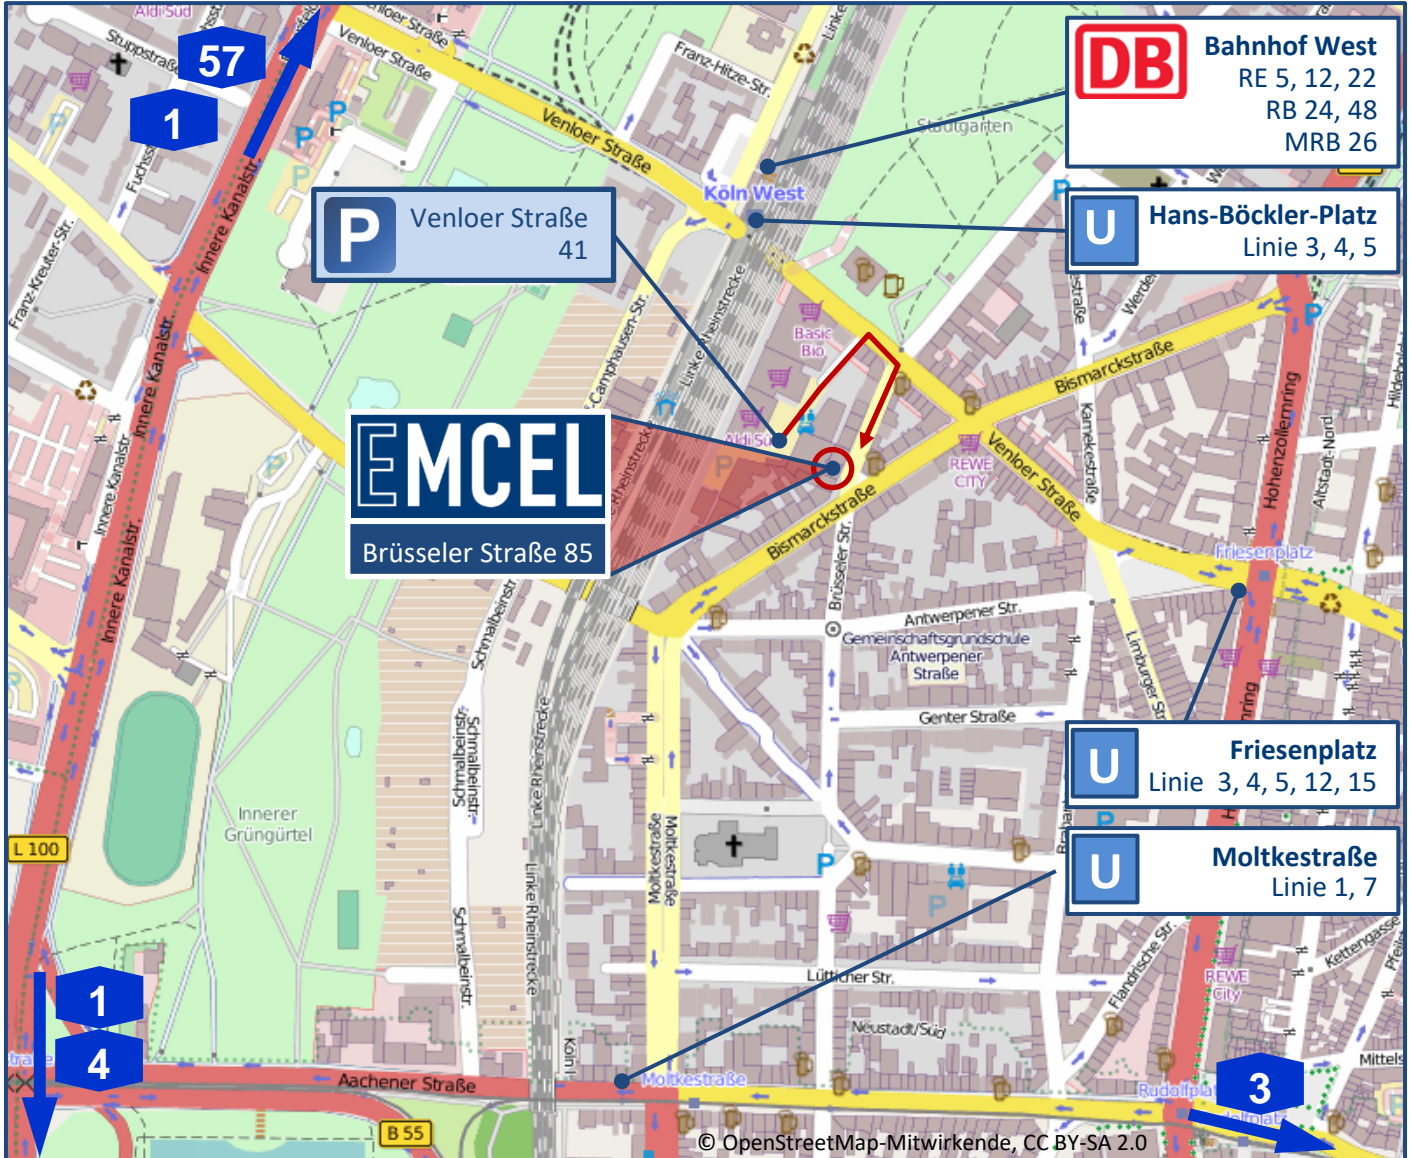

## By railroads:

Departing from Cologne central station, subway 5 takes you to Hans-Böckler-Platz, from which it is a 3 minute walk to our office.

Other subways arriving at Hans-Böckler-Platz: 3, 4, 5.

Other subway stations in our offices vicinity: Friesenplatz (3, 4, 5, 12, 15), Moltkestraße (1, 7).

Another regional train station located near our office is Bahnhof West, which is served by trains: RE 5, RE 12, RE 22 RB 24, RB 48 and MRB 26.

## By car:

Due to limited parking on Brüsseler Straße we may suggest the parking of "Rewe/Aldi" as an alternative parking space (Venloer Straße 41, see map). Costs: 1,50 € per hour.

## By aircraft:

Nearby airports include Cologne/Bonn (20km), Düsseldorf International (50 km) and Frankfurt Airport (180 km). These airports provide direct connections to Cologne central station via train.